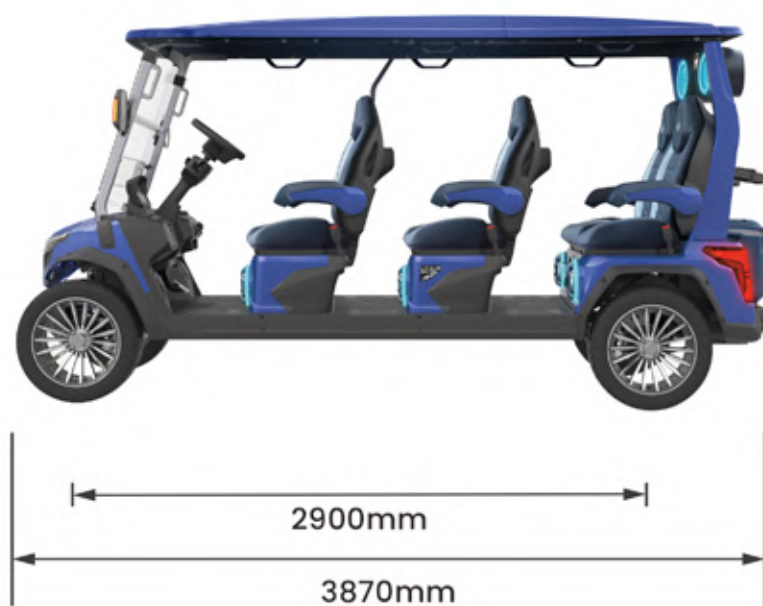

DIMENSIONS

D-Max GT6

Rated Passengers (person)	6
System Voltage (V)	48
Motor Power (kw)	6.3KW
Charging Time (H)	≤6h
Dimension (mm)	3870×1425(rearview mirror)×2100
Wheelbase (mm)	2900
Wheel Tread (front/rear mm)	990/995
Max Speed (kw/h)	20/40
Braking Distance (m)	≤3
Minimum Turning Radius (m)	5.8
Max Incline (full load)	25%
Curb Weight (kg)	650
Maximum Gross Weight (kg)	1150
Minimum Ground Clearance (mm)	188
Suspension System	Front: double wishbone independent suspension Rear: leaf spring suspension