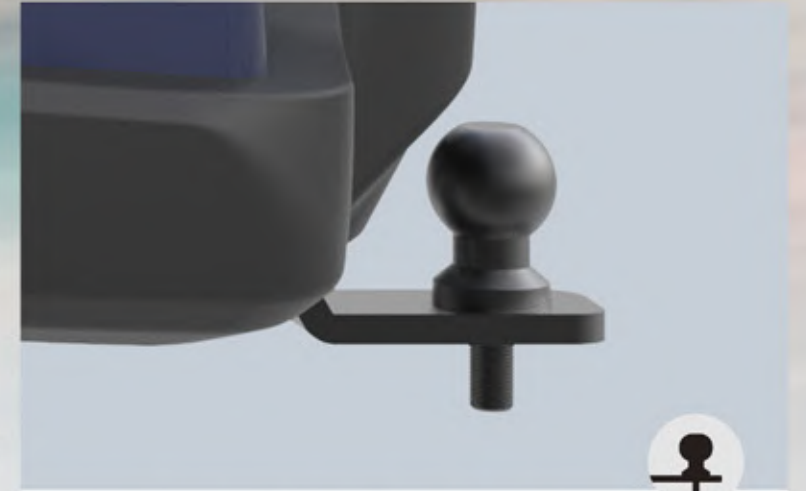

SIDE GRAB HANDLES

Enhance accessibility and stability with grab handles on both driver and passenger sides for easy entry and exit.

SLIDING WINDSHIELD VENTS

Optimize airflow and comfort with adjustable sliding vents on your golf car's windshield, designed to provide customizable ventilation while you drive.