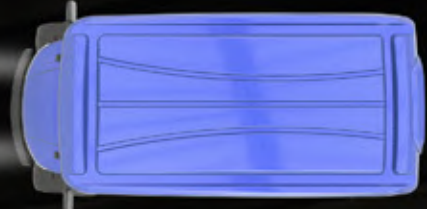

LED LIGHTING